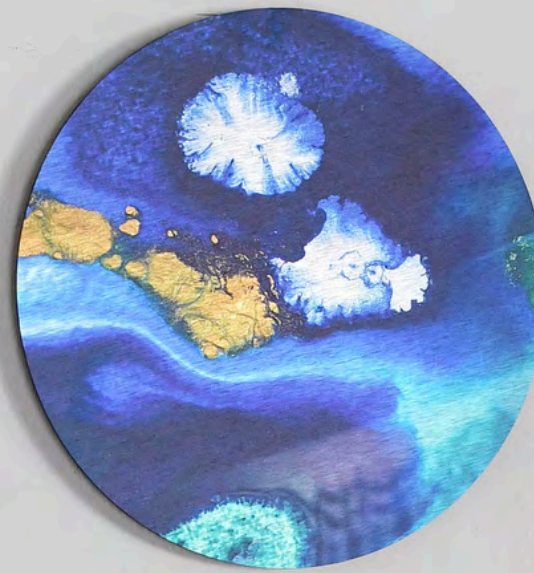

COSMIC RUSH 1&2

300 MM DIAMETER: R2 162

DESERT RHYTHM

300 MM DIAMETER